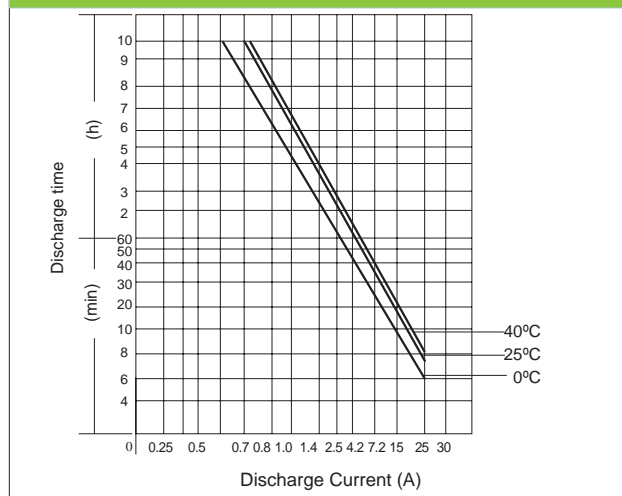

BD6-7.2HD (6V7.2Ah)

Discharging Current & Discharge Duration Time

PHYSICAL SPECIFICATION

Nominal Voltage		6V
Nominal Capacity (20h)		7.2Ah(HD)
Dimension	Length	151±1mm (5.95 inches)
	Width	34±1mm (1.34 inches)
	Container Height	94±1mm (3.70 inches)
	Total Height (with Terminal)	100±1mm (3.94 inches)
Weight		Approx 1.28kg (2.82lbs)
Standard Terminal		T1 or T2 (standard)

Discharge Characteristics (25°C, 77°F)

ELECTRICAL SPECIFICATION

Rated Capacity	20 hour rate (380mA)	7.6Ah	Constant Voltage	Cycle	Initial Charging Current less than 2.16A. Voltage 7.20V~7.50V at 25°C (77°F) Temp. Coefficient -15mV/°C
	10 hour rate (720mA)	7.2Ah			
	5 hour rate (1.26 A)	6.3Ah			
	1 hour rate (4.95 A)	4.95Ah			
Capacity affected by Temperature	15minute rate (12 A)	3Ah	Charge	Standby	No limit on Initial Charging Current Voltage 6.75V~6.90V at 25°C(77°F) Temp. Coefficient -10mV/°C
	40°C (104°F)	103%			
	25°C (77°F)	100%			
Internal Resistance	0°C (32°F)	86%			
	Fully charged battery (25°C, 77°F) 12mΩ				

Constant Current (Amp) and Constant Power (Watt/Cell) Discharge Table

Discharge Time (Minute) to final voltage/cell

Final voltage	Time	0.5	1	2	3	6	10	20	30	60	120	180	300	600
1.75V	A	48.3	44.3	40.3	32.2	28.2	22.2	11.3	8.1	4.8	2.7	2.0	1.26	0.72
25°C	W	76.5	65.7	59.7	47.7	42.3	35.6	20.5	11.4	8.8	5.3	4.1	2.7	1.50
1.70V	A	65.1	58.4	53.1	42.3	32.4	23.0	12.6	8.8	5.0	2.9	2.2	1.4	0.81
25°C	W	104.7	89.9	81.2	65.7	48.9	36.7	23.1	14.8	9.5	5.5	4.3	2.8	1.50
1.60V	A	84.6	74.5	65.7	51.7	38.5	24.4	14.7	9.4	5.1	3.0	2.3	1.5	0.86
25°C	W	122	105.4	93.9	73.8	54.7	41.4	26.2	15.5	10.2	5.7	4.5	2.9	1.60
1.75V	A	42.3	38.3	35.6	28.2	21.6	17.6	11.0	7.7	4.2	2.4	1.8	1.21	0.67
5°C	W	67.1	60.4	56.4	44.3	36.0	30.2	18.8	11.1	7.2	4.5	3.6	2.3	1.26
1.70V	A	58.4	53.6	48.3	38.3	28.8	21.6	11.8	8.0	4.5	2.5	1.9	1.26	0.71
5°C	W	89.9	79.2	72.5	58.4	45.7	33.5	21.5	13.3	8.2	4.9	3.7	2.4	1.37
1.60V	A	72.5	64.4	55.8	43.7	32.0	23.7	14.0	8.2	4.6	2.7	2.1	1.4	0.74
5°C	W	112.1	97.9	87.2	70.5	53.2	35.2	23.5	14.0	8.4	5.1	3.9	2.5	1.44