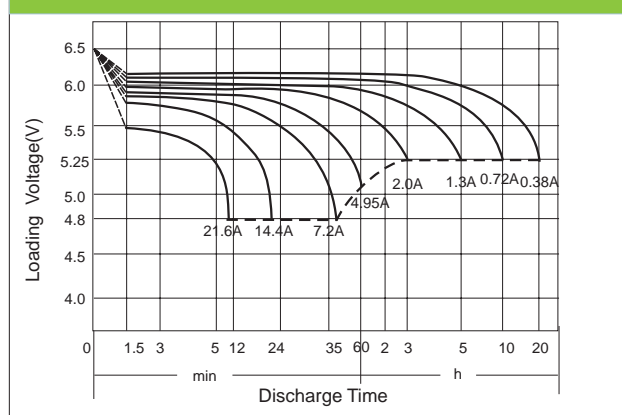

BD6-7.2HD (6V7.2Ah)

Discharging Current & Discharge Duration Time

PHYSICAL SPECIFICATION

Nominal Voltage		6V
Nominal Capacity (20h)		7.2Ah(HD)
Dimension	Length	151±1mm (5.95 inches)
	Width	34±1mm (1.34 inches)
	Container Height	94±1mm (3.70 inches)
	Total Height (with Terminal)	100±1mm (3.94 inches)
Weight		Approx 1.28kg (2.82lbs)
Standard Terminal		T1 or T2 (standard)

Discharge Characteristics (25°C, 77°F)

ELECTRICAL SPECIFICATION

Rated Capacity	20 hour rate (380mA)	7.6Ah	Constant Voltage	Cycle	Initial Charging Current less than 2.16A. Voltage 7.20V~7.50V at 25°C (77°F) Temp. Coefficient -15mV/°C
	10 hour rate (720mA)	7.2Ah			
	5 hour rate (1.26 A)	6.3Ah			
	1 hour rate (4.95 A)	4.95Ah			
Capacity affected by Temperature	15minute rate (12 A)	3Ah	Charge	Standby	No limit on Initial Charging Current Voltage 6.75V~6.90V at 25°C(77°F) Temp. Coefficient -10mV/°C
	40°C (104°F)	103%			
	25°C (77°F)	100%			
Internal Resistance	0°C (32°F)	86%			
	Fully charged battery (25°C, 77°F) 12mΩ				

Constant Current (Amp) and Constant Power (Watt/Cell) Discharge Table

Discharge Time (Minute) to final voltage/cell

Final voltage	Time	0.5	1	2	3	6	10	20	30	60	120	180	300	600
1.75V	A	48.3	44.3	40.3	32.2	28.2	22.2	11.3	8.1	4.8	2.7	2.0	1.26	0.72
25°C	W	76.5	65.7	59.7	47.7	42.3	35.6	20.5	11.4	8.8	5.3	4.1	2.7	1.50
1.70V	A	65.1	58.4	53.1	42.3	32.4	23.0	12.6	8.8	5.0	2.9	2.2	1.4	0.81
25°C	W	104.7	89.9	81.2	65.7	48.9	36.7	23.1	14.8	9.5	5.5	4.3	2.8	1.50
1.60V	A	84.6	74.5	65.7	51.7	38.5	24.4	14.7	9.4	5.1	3.0	2.3	1.5	0.86
25°C	W	122	105.4	93.9	73.8	54.7	41.4	26.2	15.5	10.2	5.7	4.5	2.9	1.60
1.75V	A	42.3	38.3	35.6	28.2	21.6	17.6	11.0	7.7	4.2	2.4	1.8	1.21	0.67
5°C	W	67.1	60.4	56.4	44.3	36.0	30.2	18.8	11.1	7.2	4.5	3.6	2.3	1.26
1.70V	A	58.4	53.6	48.3	38.3	28.8	21.6	11.8	8.0	4.5	2.5	1.9	1.26	0.71
5°C	W	89.9	79.2	72.5	58.4	45.7	33.5	21.5	13.3	8.2	4.9	3.7	2.4	1.37
1.60V	A	72.5	64.4	55.8	43.7	32.0	23.7	14.0	8.2	4.6	2.7	2.1	1.4	0.74
5°C	W	112.1	97.9	87.2	70.5	53.2	35.2	23.5	14.0	8.4	5.1	3.9	2.5	1.44