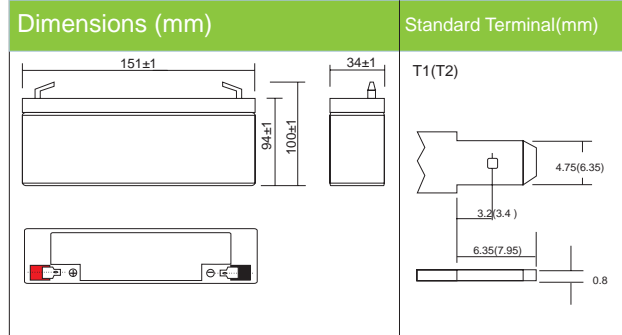

BD6-7.2HD (6V7.2Ah)

Discharging Current & Discharge Duration Time

PHYSICAL SPECIFICATION

Nominal Voltage		6V
Nominal Capacity (20h)		7.2Ah(HD)
Dimension	Length	151±1mm (5.95 inches)
	Width	34±1mm (1.34 inches)
	Container Height	94±1mm (3.70 inches)
	Total Height (with Terminal)	100±1mm (3.94 inches)
Weight		Approx 1.28kg (2.82lbs)
Standard Terminal		T1 or T2 (standard)

Discharge Characteristics (25°C, 77°F)

ELECTRICAL SPECIFICATION

Rated Capacity	20 hour rate (380mA)	7.6Ah	Constant Voltage	Cycle	Initial Charging Current less than 2.16A. Voltage 7.20V~7.50V at 25°C (77°F) Temp. Coefficient -15mV/°C
	10 hour rate (720mA)	7.2Ah			
	5 hour rate (1.26 A)	6.3Ah			
	1 hour rate (4.95 A)	4.95Ah			
Capacity affected by Temperature	15minute rate (12 A)	3Ah	Charge	Standby	No limit on Initial Charging Current Voltage 6.75V~6.90V at 25°C(77°F) Temp. Coefficient -10mV/°C
	40°C (104°F)	103%			
	25°C (77°F)	100%			
Internal Resistance	0°C (32°F)	86%			
	Fully charged battery (25°C, 77°F) 12mΩ				